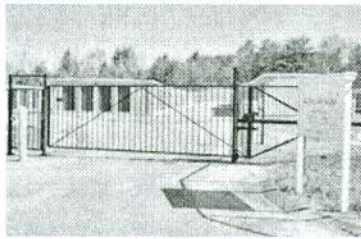

"ABOUT US"

508-839-8870 eMail

MAP 82 Worcester St (Rt. 122/140), Grafton, MA

Storage sizes from 25 sq.ft. to 300 sq.ft. and more...

© 2007, Koopman Lumber & Hardware

- HOME
- STORAGE GUIDES AND RATES
- ABOUT US**
- HELPFUL PACKING AND STORING TIPS
- PACKING SUPPLIES AND LOCKS
- F.A.Q.
- CONTACT US
- DIRECTIONS

ABOUT GRAFTON SELF STORAGE

Grafton Self Storage is located behind Koopman Lumber and Hardware, right off Routes 122 and 140, in North Grafton.

Facility Features

- Climate Control Available *8-6 M-F 9-5 SAT.*
- Open ~~7 days a week~~ *1365 days a year*
- Electronic gate access with individual passcodes to enter and exit *COMPLETE VIDEO SECURITY SYSTEM*
- 24 Hour access available *225*
- Sizes ranging from 25 sq. ft. to 300 sq. ft. *ACCEPTANCE*
- Commercial and residential rental *PACKAGE READY FOR BUSINESS*
- Storage for RV • Boat • Vehicles
- Month to month leases *COMPLETE FIRE PROTECTION SYSTEM*
- Smoke detection and radio controlled fire alarms in the Climate Controlled storage bays *WIRING TO FIRE DEPT*
- You use your own lock and key
- Completely enclosed perimeter *ALL INDOOR STORAGE W/ P*
- Convenient payment options, including AutoPay deductions *YOUR THINGS OUT OF THE ELEMENTS*
- ~~RENTAL~~ *TEENANT DISCOUNTS FOR REPAIRS*