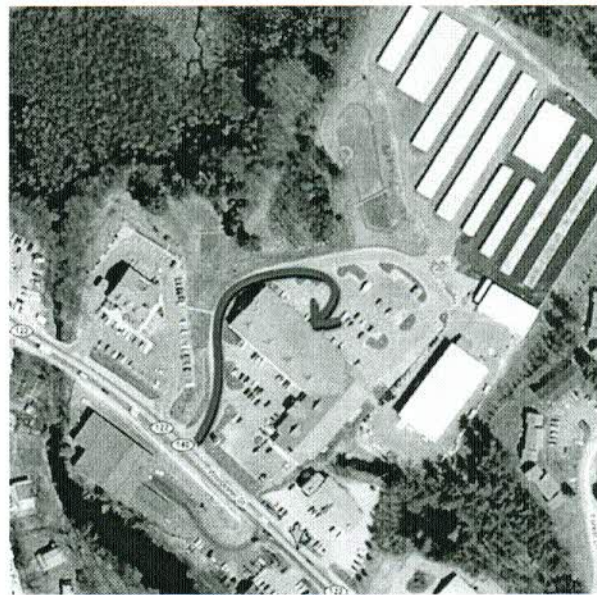

click for a map overview

[[back to top](#)]

[home](#) ■ [storage guides and rates](#) ■ [about us](#)
[helpful packing and storing tips](#) ■ [packing supplies and locks](#)
[F.A.Q.](#) ■ [contact us](#) ■ [directions](#)

Grafton Self Storage
82 Worcester St,
North Grafton, MA 01536

<[click here to email us](#)>
tel: 508-839-8870